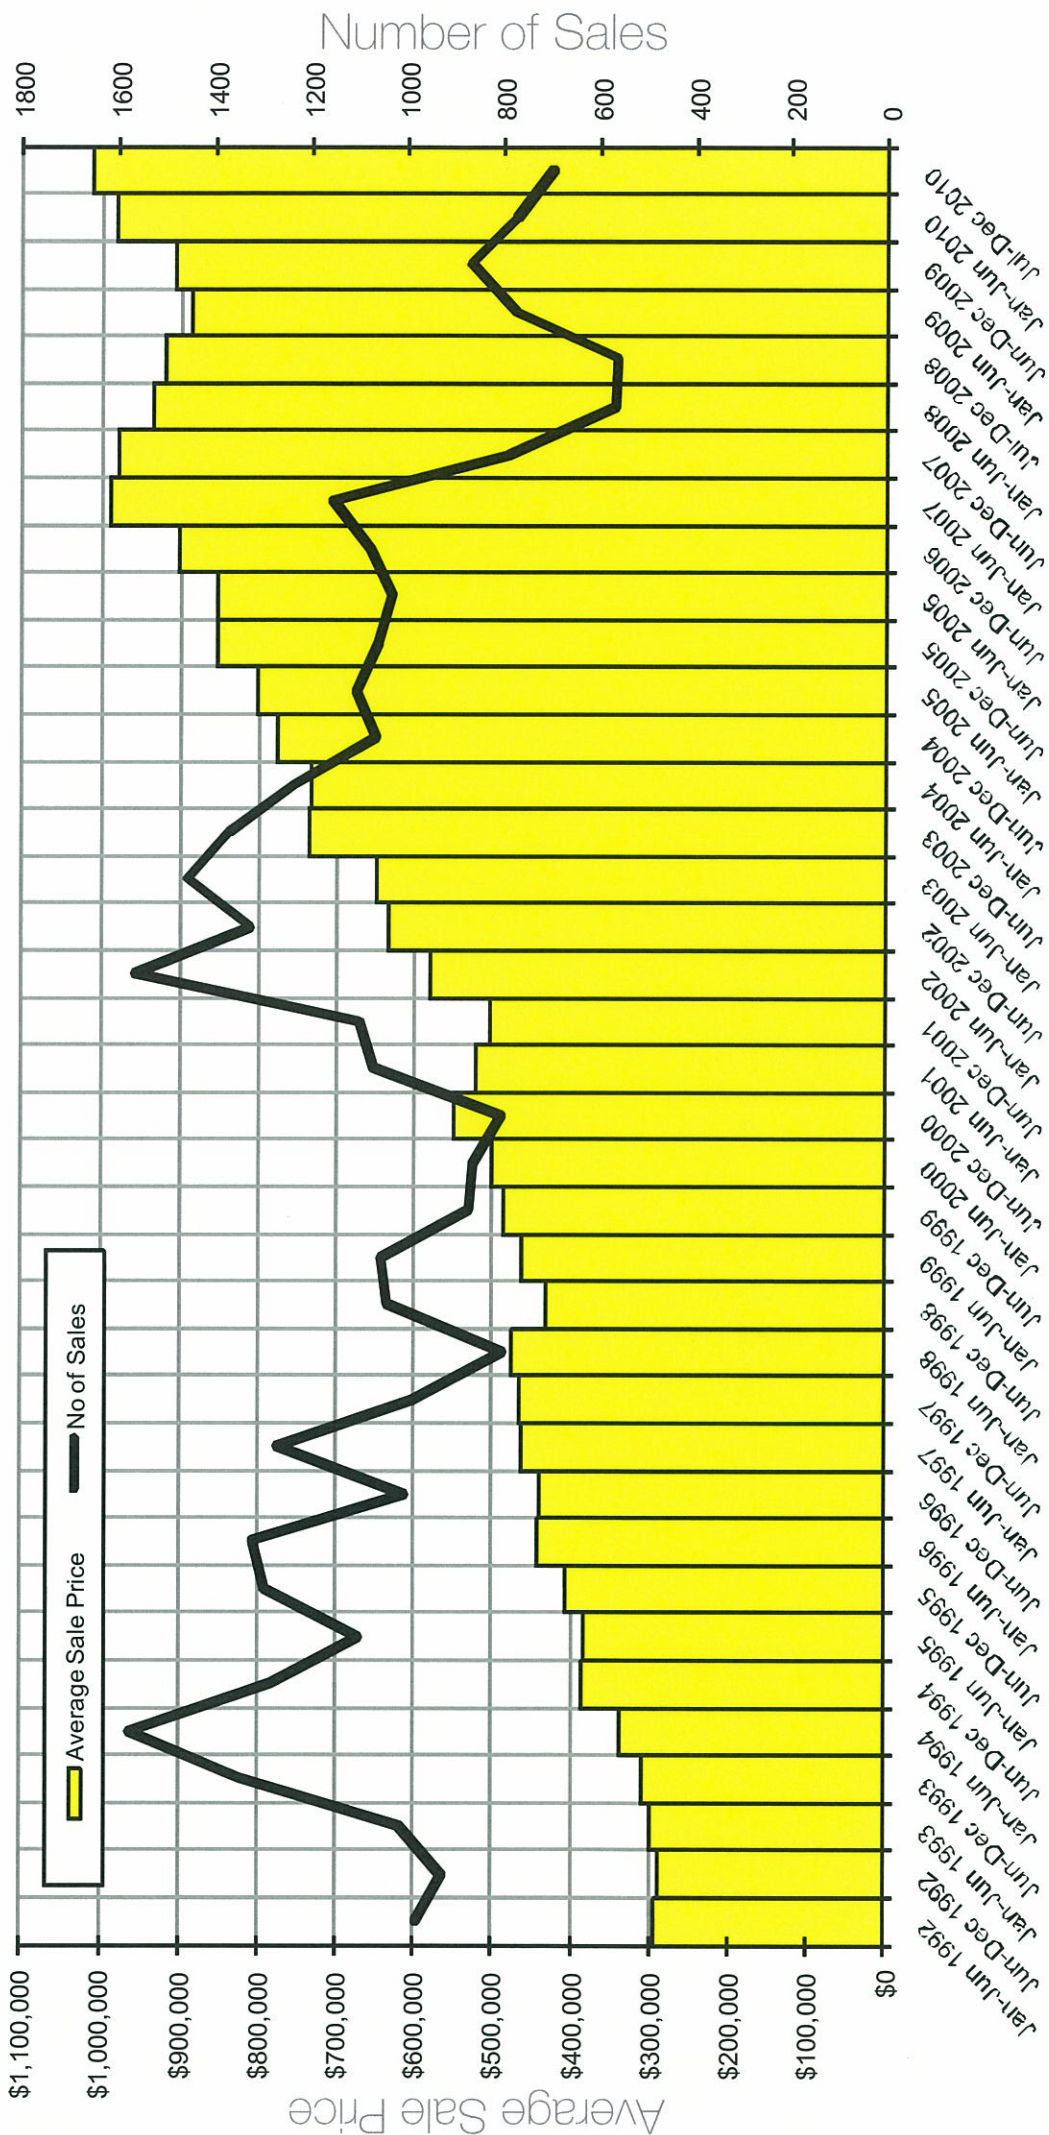

Eastern Suburbs of Auckland*
 Average Sales Price and Dwelling Sales Movement
 Half-Yearly Periods | Jan-June 1992 to July - Dec 2010

Source: REINZ

Suburbs covered: Glendowie, Kohimarama, Meadowbank, Mission Bay, Orakei, Parnell, Remuera, St Heliers, St Johns